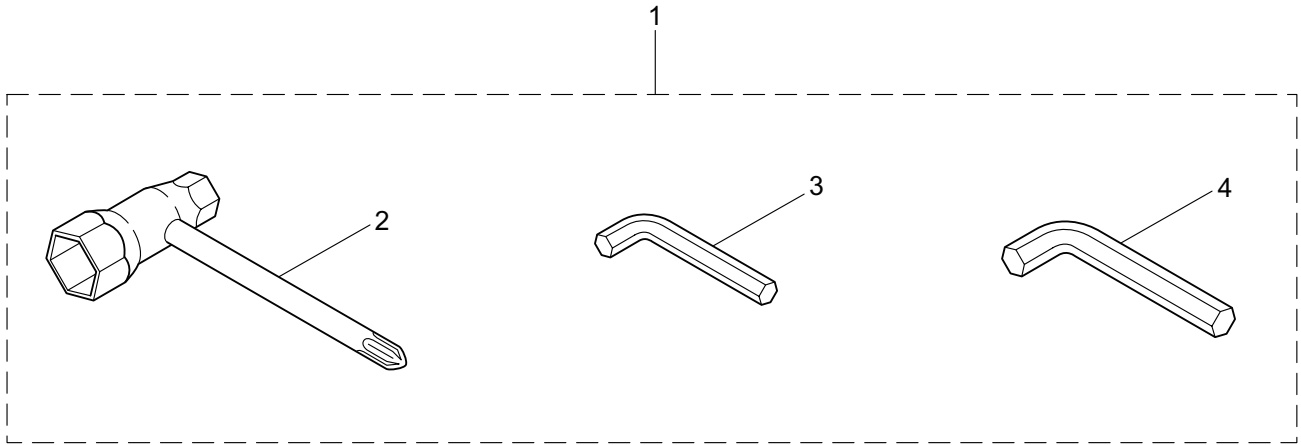

PARTS LIST

HT230DL

CONTENTS

1. MAIN BODY	1 ~ 4
2. ACCESSORIES	5 ~ 6
3. ENGINE	7 ~ 10
4. CARBURETOR, RECOIL STARTER	11 ~ 12

2015. 08.

P/N 522109-7

1. HT230DL
MAIN BODY

Ref. No.	Part No.	Part Name	Q'ty	Remarks
1-1	362177	HT230DL	1	
1-2	270249	Cutter Ass'y	1	
1-3	270240	Rear Handle Ass'y	1	Incl.4-18
1-4	997258	Screw	1	M4x10
1-5	997259	Holder,Cable	1	
1-6	997260	Swivel	1	
1-7	270145	Switch,Stop	1	
1-8	997262	Lever,Throttle	1	
1-9	997263	E-Ring	1	#2.5
1-10	270274	Bush	1	
1-11	270233	U-Nut	6	M4
1-12	270085	Label	1	
1-13	270083	Stop Lever	1	
1-14	270370	Spring	1	
1-15	270098	Rear Handle (L)	1	
1-16	997268	Screw	5	M4x16
1-17	997269	Screw	1	M4x30
1-18	270099	Rear Handle (R)	1	
1-19	266960	Label	1	
1-20	270071	Cover of Blade	1	
1-21	270021	Drum	1	
1-22	270760	Upper Case	1	
1-23	581910	Bolt	2	M6x40
1-24	270241	Front Handle	1	
1-25	266957	Label	1	
1-26	127226	Nut	2	M5
1-27	991941	U-Nut	7	M6
1-28	270030	Bolt	2	M6x20
1-29	270056	Guide Plate	1	
1-30	991937	Grease Nipple	1	M6
1-31	580767	Bearing	1	#6001 2RS
1-32	270423	Bearing	3	
1-33	584666	Pinion	1	
1-34	591443	Crank Comp	1	
1-35	271466	Rod	2	
1-36	580777	Snap Ring	1	#26
1-37	991931	Screw	2	M5x20
1-38	582446	Upper Blade	1	
1-39	991924	Screw	2	M3x5
1-40	991919	Plate,Rod Slide	1	
1-41	270758	Felt	1	
1-42	582428	Lower Blade	1	
1-43	270756	Lower Case	1	
1-44	580791	Bolt	7	M5x16
1-45	270023	Tube	1	

1. HT230DL
MAIN BODY

Ref. No.	Part No.	Part Name	Q'ty	Remarks
1-46	991913	Washer	5	
1-47	991914	Screw	4	
1-48	270119	Bolt	1	M6x50
1-49	997253	Nut	1	M6
1-50	270120	Bolt	1	M6x40
1-51	274877	Blade Guard	1	
1-52	991912	Screw	1	
1-53	270759	Reinforcing Plate	1	
1-54	269426	Label	1	106dB
1-55	270757	Plate	1	
1-56	270566	Label	1	

2. HT230DL
ACCESSORIES

Ref. No.	Part No.	Part Name	Q'ty	Remarks
2-1	264606	Tool Set	1	Incl.2-4
2-2	264607	Box Spanner	1	10x19x(+)
2-3	219431	Wrench	1	3mm
2-4	219432	Wrench	1	4mm
2-5	270490	Instruction Manual	1	
2-6	522109	Parts List	1	HT230DL