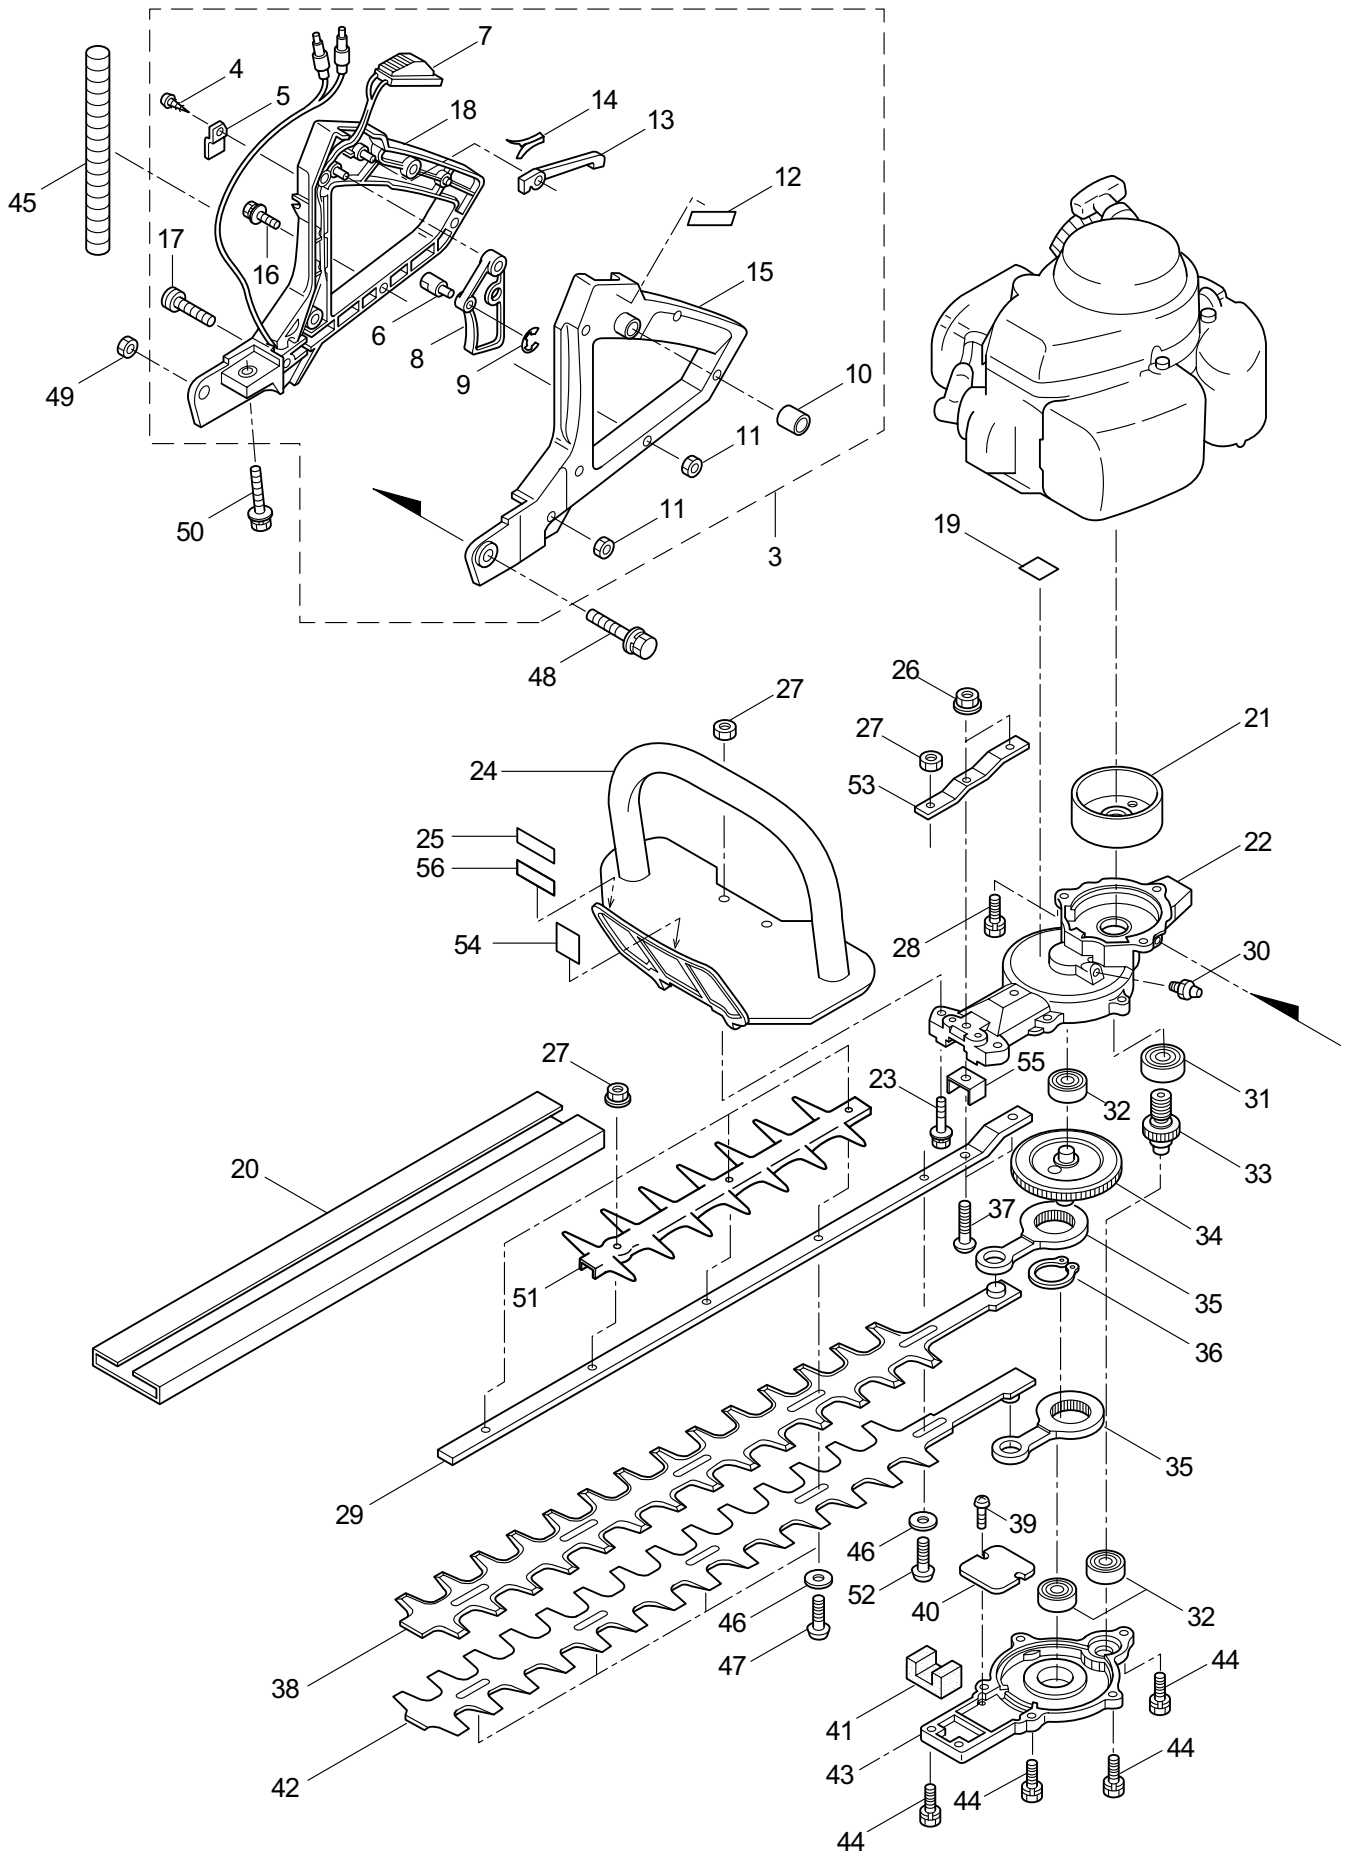

PARTS LIST

HT230DL

CONTENTS

1. MAIN BODY	1 ~ 4
2. ACCESSORIES	5 ~ 6
3. ENGINE	7 ~ 10
4. CARBURETOR, RECOIL STARTER	11 ~ 12

2015. 08.

P/N 522109-7

1. HT230DL
MAIN BODY

Ref. No.	Part No.	Part Name	Q'ty	Remarks
1-1	362177	HT230DL	1	
1-2	270249	Cutter Ass'y	1	
1-3	270240	Rear Handle Ass'y	1	Incl.4-18
1-4	997258	Screw	1	M4x10
1-5	997259	Holder,Cable	1	
1-6	997260	Swivel	1	
1-7	270145	Switch,Stop	1	
1-8	997262	Lever,Throttle	1	
1-9	997263	E-Ring	1	#2.5
1-10	270274	Bush	1	
1-11	270233	U-Nut	6	M4
1-12	270085	Label	1	
1-13	270083	Stop Lever	1	
1-14	270370	Spring	1	
1-15	270098	Rear Handle (L)	1	
1-16	997268	Screw	5	M4x16
1-17	997269	Screw	1	M4x30
1-18	270099	Rear Handle (R)	1	
1-19	266960	Label	1	
1-20	270071	Cover of Blade	1	
1-21	270021	Drum	1	
1-22	270760	Upper Case	1	
1-23	581910	Bolt	2	M6x40
1-24	270241	Front Handle	1	
1-25	266957	Label	1	
1-26	127226	Nut	2	M5
1-27	991941	U-Nut	7	M6
1-28	270030	Bolt	2	M6x20
1-29	270056	Guide Plate	1	
1-30	991937	Grease Nipple	1	M6
1-31	580767	Bearing	1	#6001 2RS
1-32	270423	Bearing	3	
1-33	584666	Pinion	1	
1-34	591443	Crank Comp	1	
1-35	271466	Rod	2	
1-36	580777	Snap Ring	1	#26
1-37	991931	Screw	2	M5x20
1-38	582446	Upper Blade	1	
1-39	991924	Screw	2	M3x5
1-40	991919	Plate,Rod Slide	1	
1-41	270758	Felt	1	
1-42	582428	Lower Blade	1	
1-43	270756	Lower Case	1	
1-44	580791	Bolt	7	M5x16
1-45	270023	Tube	1	

1. HT230DL
MAIN BODY

Ref. No.	Part No.	Part Name	Q'ty	Remarks
1-46	991913	Washer	5	
1-47	991914	Screw	4	
1-48	270119	Bolt	1	M6x50
1-49	997253	Nut	1	M6
1-50	270120	Bolt	1	M6x40
1-51	274877	Blade Guard	1	
1-52	991912	Screw	1	
1-53	270759	Reinforcing Plate	1	
1-54	269426	Label	1	106dB
1-55	270757	Plate	1	
1-56	270566	Label	1	

2. HT230DL
ACCESSORIES

Ref. No.	Part No.	Part Name	Q'ty	Remarks
2-1	264606	Tool Set	1	Incl.2-4
2-2	264607	Box Spanner	1	10x19x(+)
2-3	219431	Wrench	1	3mm
2-4	219432	Wrench	1	4mm
2-5	270490	Instruction Manual	1	
2-6	522109	Parts List	1	HT230DL