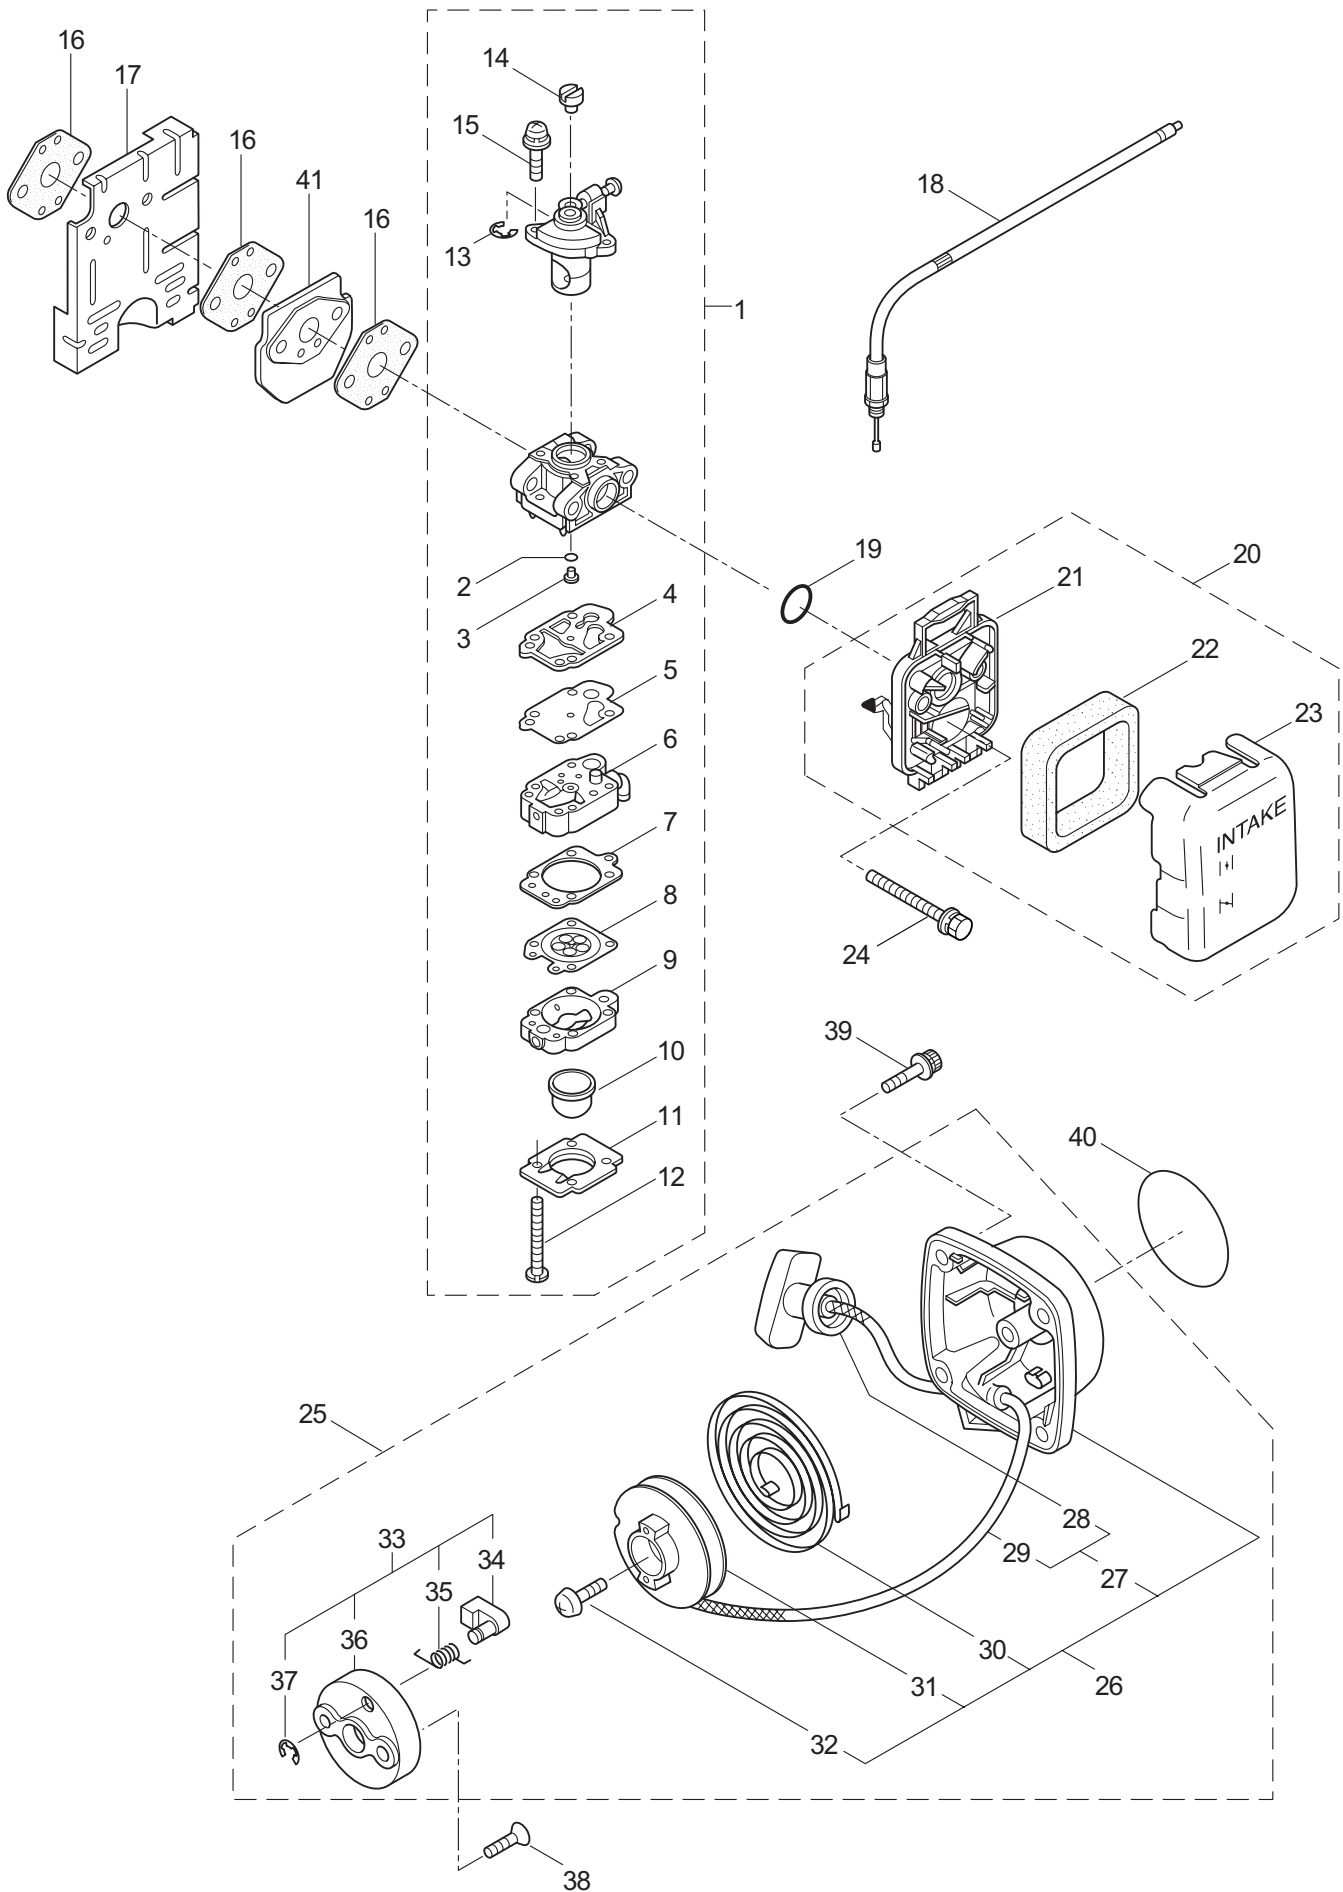

4. HT230DL
CARBURETOR, RECOIL STARTER

Ref. No.	Part No.	Part Name	Q'ty	Remarks
4-1	266287	Carburetor Ass'y	1	Incl.2-15 New Gasket required
4-2	261871	O-Ring	1	
4-3	289621	Main Jet	1	
4-4	282576	Gasket	1	
4-5	262994	Diaphragm,Fuel Pump	1	
4-6	268499	Pump Body	1	
4-7	262993	Gasket	1	
4-8	283905	Diaphragm, Meterring	1	
4-9	262991	Purge Body	1	
4-10	261874	Primer Bulb	1	
4-11	262992	Cover Plate	1	
4-12	262996	Screw	4	
4-13	261876	E-Ring	1	
4-14	261658	Swivel	1	
4-15	264682	Screw	2	
4-16	261864	Gasket	3	
4-17	265973	Baffle Plate	1	
4-18	283963	Cable Comp	1	
4-19	264691	O-Ring	1	
4-20	265575	Cleaner Ass'y	1	Incl.21-23
4-21	265576	Housing	1	
4-22	264695	Filter	1	
4-23	264709	Cover	1	
4-24	283377	Screw	2	M5x70
4-25	264534	Recoil Starter Ass'y	1	Incl.26-37
4-26	264083	Starter Ass'y	1	Incl.27-32
4-27	115096	Rope Ass'y	1	Incl.28,29
4-28	261725	Starter Grip	1	
4-29	261627	Starter Rope	1	
4-30	261622	Spiral Spring	1	
4-31	261621	Pulley	1	
4-32	262922	Screw	1	
4-33	264085	Starter Pawl Ass'y	1	Incl.34-37
4-34	261630	Pawl	1	
4-35	261631	Return Spring	1	
4-36	264086	Pawl Case	1	
4-37	020299	E-Ring	1	#4
4-38	264535	Screw	2	M6x20
4-39	286993	Cap Screw	4	M5x16
4-40	265740	Label	1	HT230DL
4-41	269981	Divider	1