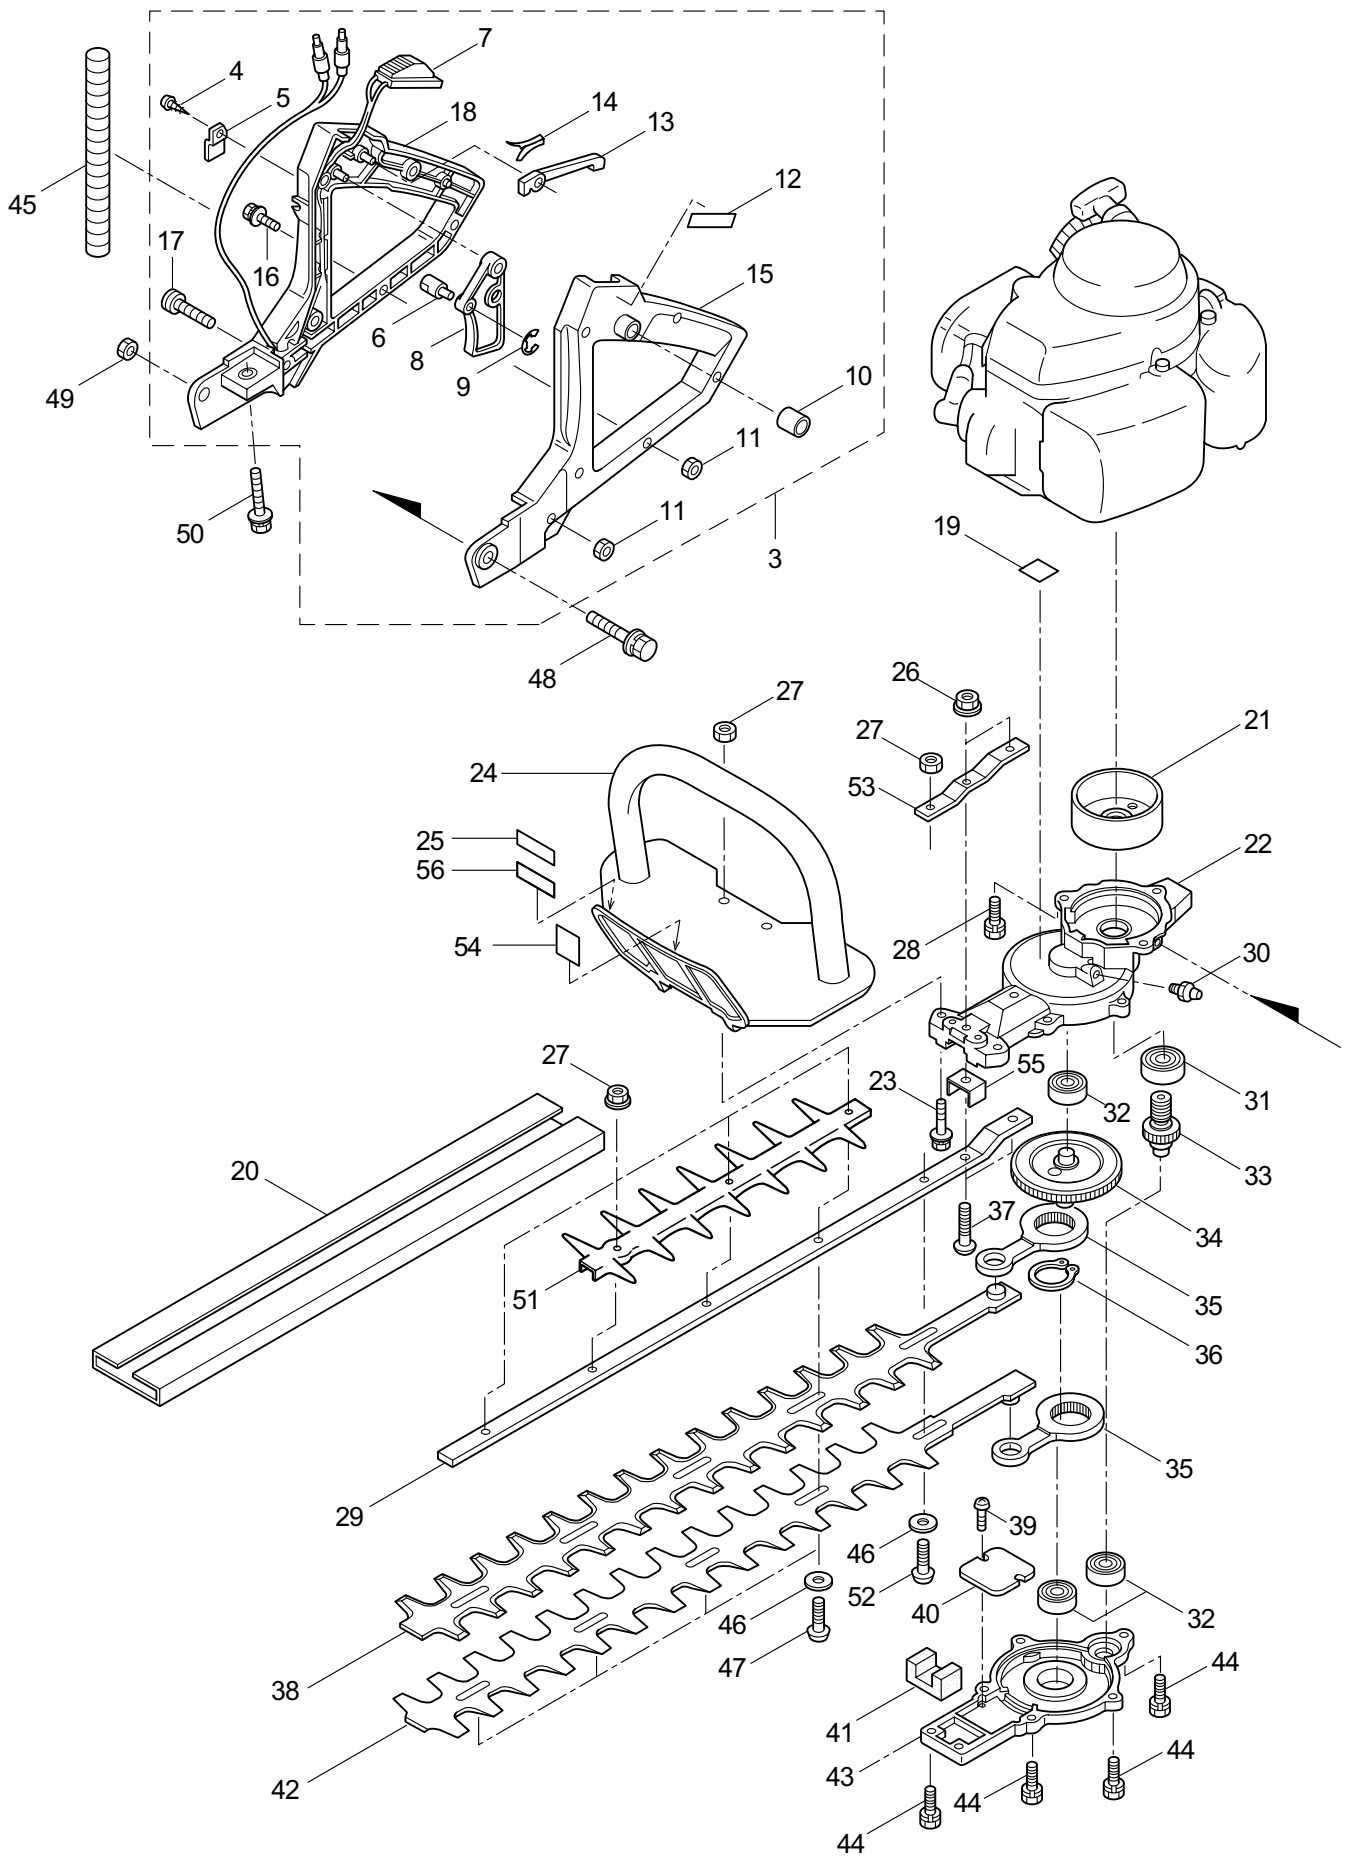

PARTS LIST

HT230DL

CONTENTS

1. MAIN BODY	1 ~ 4
2. ACCESSORIES	5 ~ 6
3. ENGINE	7 ~ 10
4. CARBURETOR, RECOIL STARTER	11 ~ 12

2015. 08.

P/N 522109-7

1. HT230DL
MAIN BODY

Ref. No.	Part No.	Part Name	Q'ty	Remarks
1-1	362177	HT230DL	1	
1-2	270249	Cutter Ass'y	1	
1-3	270240	Rear Handle Ass'y	1	Incl.4-18
1-4	997258	Screw	1	M4x10
1-5	997259	Holder,Cable	1	
1-6	997260	Swivel	1	
1-7	270145	Switch,Stop	1	
1-8	997262	Lever,Throttle	1	
1-9	997263	E-Ring	1	#2.5
1-10	270274	Bush	1	
1-11	270233	U-Nut	6	M4
1-12	270085	Label	1	
1-13	270083	Stop Lever	1	
1-14	270370	Spring	1	
1-15	270098	Rear Handle (L)	1	
1-16	997268	Screw	5	M4x16
1-17	997269	Screw	1	M4x30
1-18	270099	Rear Handle (R)	1	
1-19	266960	Label	1	
1-20	270071	Cover of Blade	1	
1-21	270021	Drum	1	
1-22	270760	Upper Case	1	
1-23	581910	Bolt	2	M6x40
1-24	270241	Front Handle	1	
1-25	266957	Label	1	
1-26	127226	Nut	2	M5
1-27	991941	U-Nut	7	M6
1-28	270030	Bolt	2	M6x20
1-29	270056	Guide Plate	1	
1-30	991937	Grease Nipple	1	M6
1-31	580767	Bearing	1	#6001 2RS
1-32	270423	Bearing	3	
1-33	584666	Pinion	1	
1-34	591443	Crank Comp	1	
1-35	271466	Rod	2	
1-36	580777	Snap Ring	1	#26
1-37	991931	Screw	2	M5x20
1-38	582446	Upper Blade	1	
1-39	991924	Screw	2	M3x5
1-40	991919	Plate,Rod Slide	1	
1-41	270758	Felt	1	
1-42	582428	Lower Blade	1	
1-43	270756	Lower Case	1	
1-44	580791	Bolt	7	M5x16
1-45	270023	Tube	1	

1. HT230DL
MAIN BODY

Ref. No.	Part No.	Part Name	Q'ty	Remarks
1-46	991913	Washer	5	
1-47	991914	Screw	4	
1-48	270119	Bolt	1	M6x50
1-49	997253	Nut	1	M6
1-50	270120	Bolt	1	M6x40
1-51	274877	Blade Guard	1	
1-52	991912	Screw	1	
1-53	270759	Reinforcing Plate	1	
1-54	269426	Label	1	106dB
1-55	270757	Plate	1	
1-56	270566	Label	1	

2. HT230DL
ACCESSORIES

Ref. No.	Part No.	Part Name	Q'ty	Remarks
2-1	264606	Tool Set	1	Incl.2-4
2-2	264607	Box Spanner	1	10x19x(+)
2-3	219431	Wrench	1	3mm
2-4	219432	Wrench	1	4mm
2-5	270490	Instruction Manual	1	
2-6	522109	Parts List	1	HT230DL