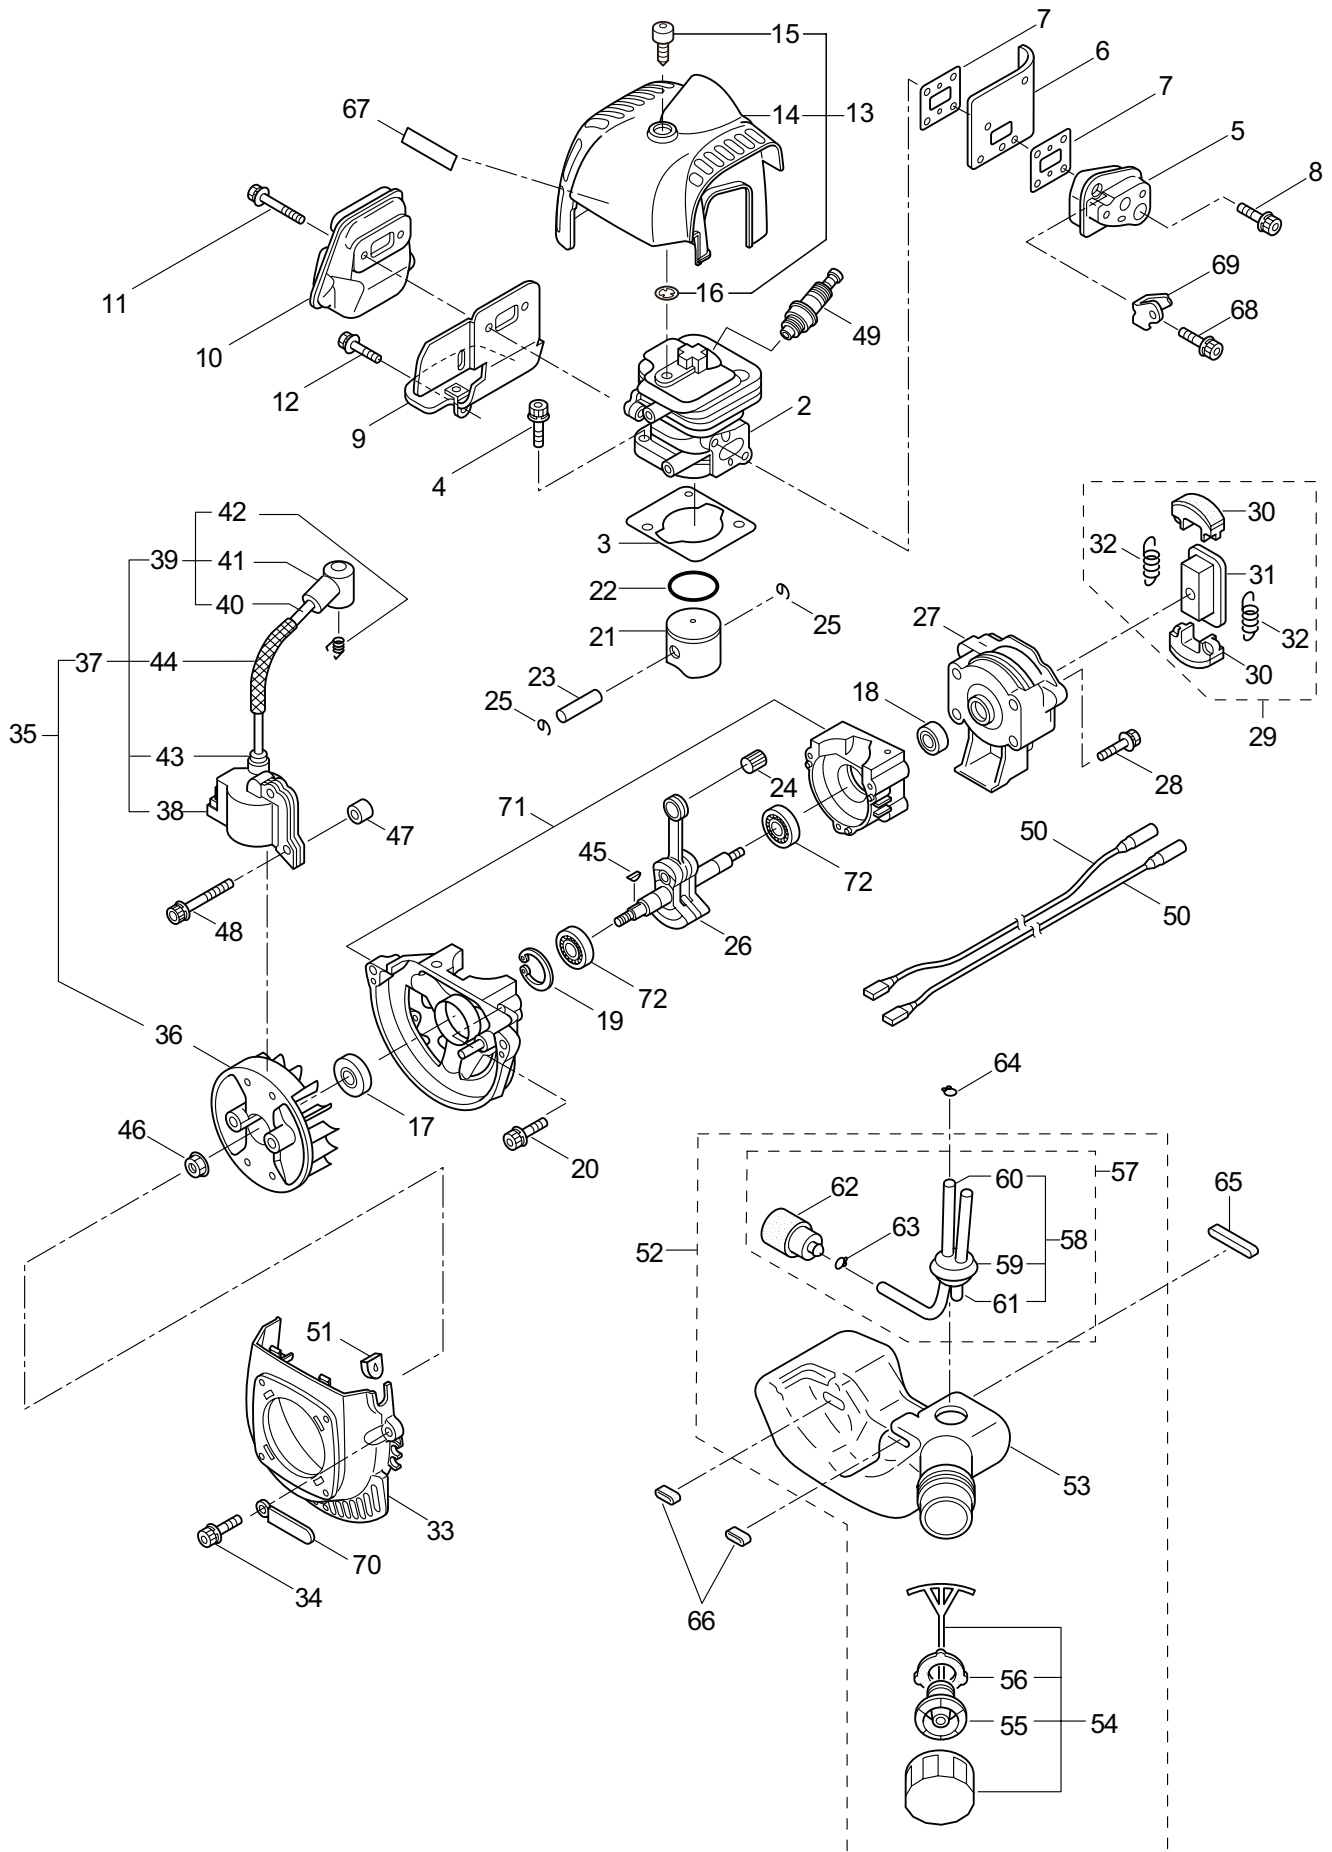

3. HT230DL ENGINE

Ref. No.	Part No.	Part Name	Q'ty	Remarks
3-1	858049	Engine	1	LE230/152
3-2	264981	Cylinder	1	New gasket required
3-3	263770	Gasket	1	
3-4	267290	Cap Screw	2	M5x20
3-5	267924	Insulator	1	New gasket required
3-6	265794	Air Duct	1	
3-7	261171	Gasket	2	
3-8	268563	Cap Screw	1	M5x25
3-9	280772	Gasket Comp.	1	
3-10	280571	Muffler	1	
3-11	264223	Cap Screw	2	M5x40
3-12	261607	Cap Screw	1	M5x16
3-13	286408	Top Cover Ass'y	1	Incl.14-16
3-14	280747	Top Cover	1	
3-15	286399	Knob	1	M5
3-16	286270	Washer	1	M5
3-17	262712	Oil Seal	1	TC10267
3-18	262713	Oil Seal	1	TC10207
3-19	054676	Snap Ring	1	#26
3-20	261246	Cap Screw	3	M5x25
3-21	283265	Piston	1	
3-22	263789	Piston Ring	1	
3-23	281185	Piston Pin	1	
3-24	261037	Bearing,Needle	1	KBK8x11x11.8x1
3-25	261576	Clip,Piston	2	
3-26	264643	Shaft Comp	1	
3-27	264585	Clutch Case	1	
3-28	261607	Cap Screw	4	M5x16
3-29	280404	Clutch Ass'y	1	Incl.30-32
3-30	280568	Clutch Shoe	2	(2)required
3-31	280569	Clutch Boss	1	
3-32	280570	Spring	2	(2)required
3-33	280748	Fan Cover	1	
3-34	261250	Cap Screw	3	M5x20
3-35	282509	Magneto Ass'y	1	Incl.36-44
3-36	263570	Rotor/Fan	1	
3-37	263572	Ignition Coil Ass'y	1	Incl.38-44
3-38	263571	Coil	1	
3-39	261744	Spark Plug Wire Ass'y	1	Incl.40-42
3-40	261071	Spark Plug Wire	1	
3-41	261074	Plug Boot	1	
3-42	261075	Connector	1	
3-43	261072	Cap	1	
3-44	261073	Insulator	1	6x6.8x80
3-45	261076	Woodruff Key	1	3x10