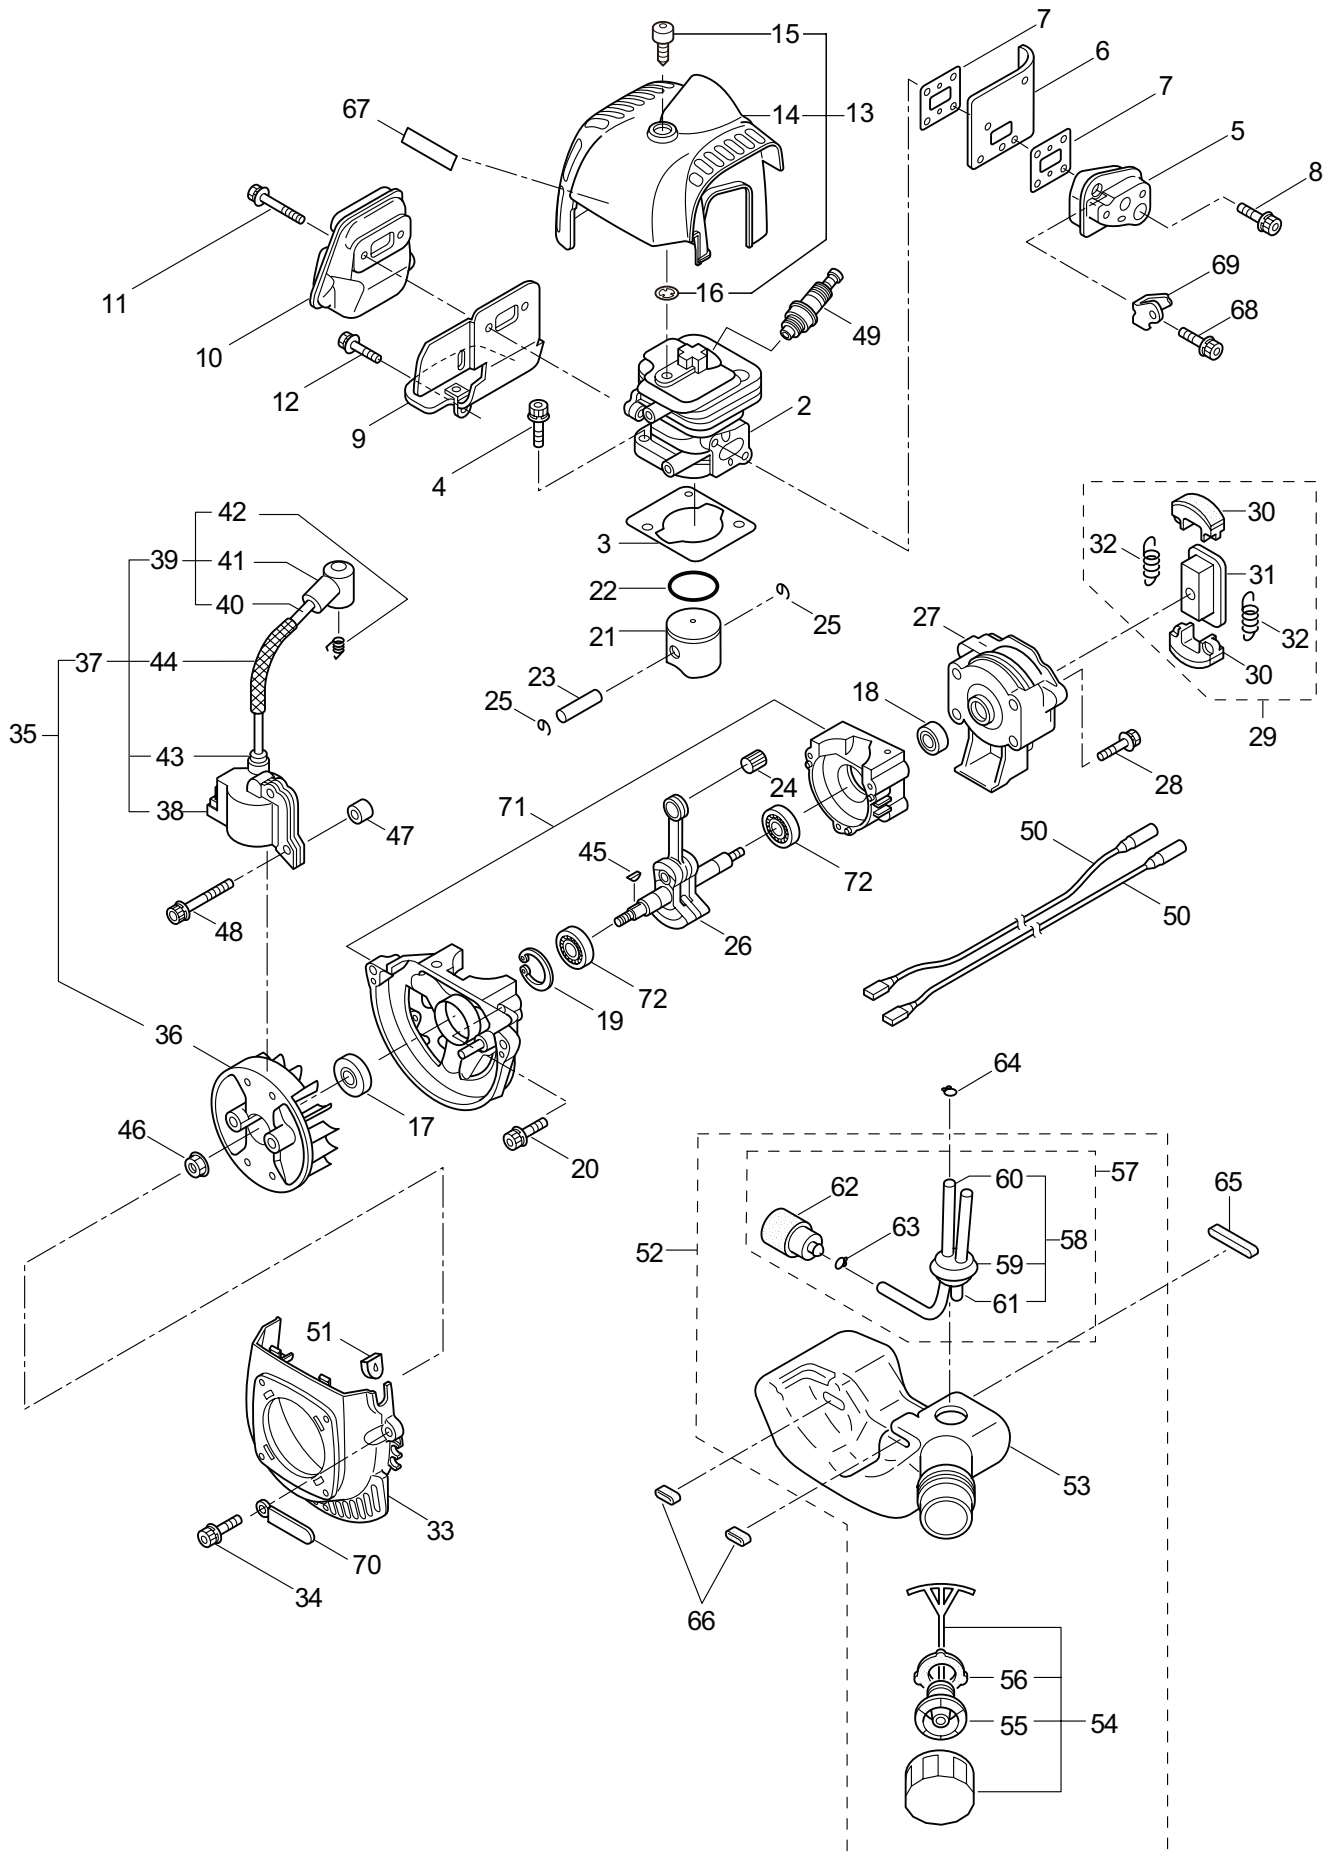

3. HT230DL ENGINE

Ref. No.	Part No.	Part Name	Q'ty	Remarks
3-46	261077	Nut,Rotor	1	M6
3-47	280381	Spacer	2	
3-48	261256	Cap Screw	2	M4x25
3-49	262483	Spark Plug	1	NGK BP6MR6Y
3-50	261772	Lead	2	
3-51	261202	Grommet	1	
3-52	265175	Fuel Tank Ass'y	1	Incl.53-63
3-53	264545	Fuel Tank	1	
3-54	265176	Tank Cap Ass'y	1	Incl.55,56
3-55	269415	Breather Ass'y	1	
3-56	269417	Gasket	1	
3-57	265928	Fuel Pipe Pick-up Ass'y	1	Incl.58-63
3-58	265929	Fuel Pipe Ass'y	1	Incl.59-61
3-59	265869	Grommet	1	
3-60	262649	Fuel Pipe	1	
3-61	263038	Return Pipe	1	3x6x85L
3-62	264653	Filter Ass'y	1	
3-63	261117	Clip	1	
3-64	261117	Clip	1	
3-65	263824	Pad	1	
3-66	264318	Pad	2	
3-67	266959	Label	1	Caution
3-68	282510	Screw	1	M5x18
3-69	282756	Stay	1	
3-70	264588	Clamp	1	
3-71	264542	Crankcase	1	
3-72	261181	Bearing	2	#6000C3